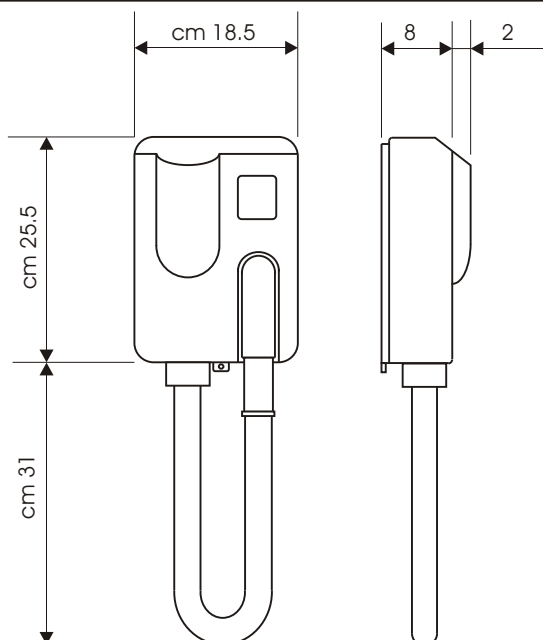

Cod. 114

Wall mounted hair dryer

- Automatic start
- Professional Motor
- Cool touch swivel handle
- Supplied with alimentation cable, detachable for eventual connection direct to electrical mains that comes out from the wall

Dimensions

Technical Sheet

Functioning	Extracting the hose
Material	UV resistant ABS Nylon Uninflammable
Voltage	220/240 V
Frequency	50/60 Hz
Power	1.000 W
Air Flow	80 m ³ /h
Noise level	65 dB
Liquid protection degree	IPX4
Electric protection degree	Class II
Wall installation	By furnished plug or Direct on the wall
Quality marks	